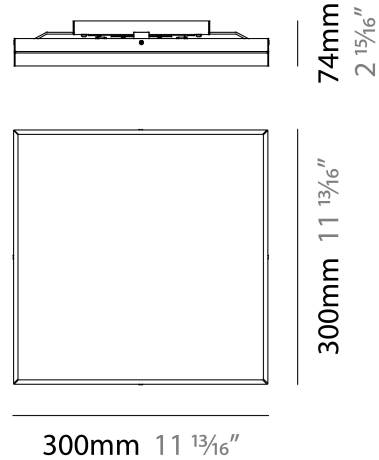

LINEA SURFACE

D92053

PROJECT	
TYPE	
NOTES	
QUANTITY	
DATE	

GENERAL

Series: Linea
Brand: Milan
Division: Design
Mounting Type: Surface
Mounting Location: Ceiling
Subcategory: Downlight

PHYSICAL

Shape: Rectangle
Length (mm): 300
Length (in): 11 3/4
Width (mm): 300
Width (in): 11 3/4
Height (mm): 76
Height (in): 3
Extension (mm): 76
Extension (in): 3
Weight (kg): 2.7
Weight (lbs): 6
Diffuser: White Glass
Fixture Material: Glass / Aluminum

ELECTRICAL

Number of Lamps: 1
Lamp Type: LED Retrofit / Halogen
Lamp Shape: T3
Bulb Included: Bulb Not Included
Total Output Wattage (W): 23 / 100
Max. Wattage Per Lamp (W): 23 / 100
Lamp Base: RSC
Input Voltage (V): 120

LED

OPTICAL

RATINGS AND CERTIFICATIONS

Certified By: CSA Certified to UL and CSA Standards
IP rating: IP20