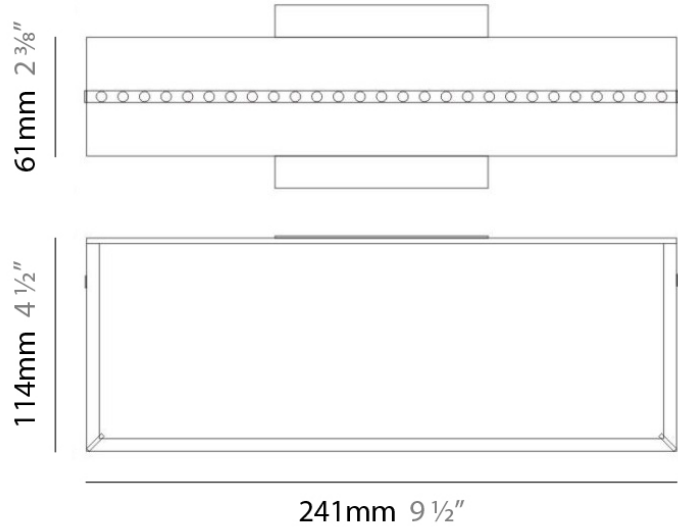

LINEA SURFACE

D93068

GENERAL

Series: Linea
Brand: Milan
Division: Design
Mounting Type: Surface
Mounting Location: Wall
Subcategory: Ambient

PHYSICAL

Shape: Rectangle
Length (mm): 241
Length (in): 9 1/2
Width (in): 9 1/2
Height (mm): 61
Height (in): 2 3/8
Extension (mm): 114
Extension (in): 4 1/2
Light Distribution: Direct / Indirect
Weight (kg): 2.27
Weight (lbs): 5
Diffuser: White Glass
Fixture Finish: BLK
Fixture Material: Glass / Aluminum

ELECTRICAL

Number of Lamps: 1
Lamp Type: LED Retrofit / Halogen
Lamp Shape: T3
Bulb Included: Bulb Not Included
Total Output Wattage (W): 23 / 150
Max. Wattage Per Lamp (W): 23 / 150
Lamp Base: RSC
Input Voltage (V): 120

LED

OPTICAL

RATINGS AND CERTIFICATIONS

Certified By: CSA Certified to UL and CSA Standards
IP rating: IP20